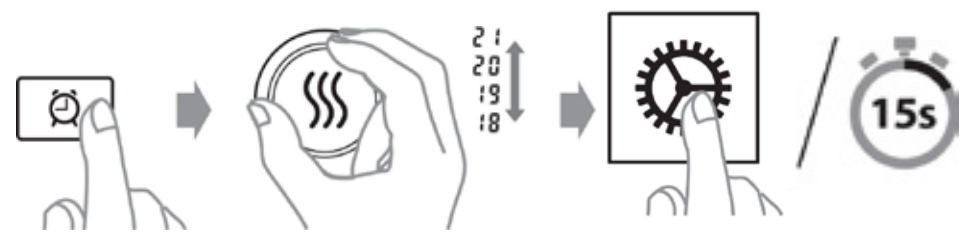

Oil Premium WiFi Illustrations

1. DESCRIPTION OF THE HEATER

2. PARTS

4. TEMPERATURE CALIBRATION

3. ASSEMBLY

5. POWER INDICATOR

6. RESETTING THE HEATER

7. INSTRUCTIONS

8. USAGE WITHOUT WIFI CONNECTION

9. TIMER FUNCTION WITHOUT WIFI CONNECTION

10. ACTIVATING WIFI

11. DEACTIVATING WIFI

12. RECONNECTING WIFI

13. DELETE WIFI SETTINGS