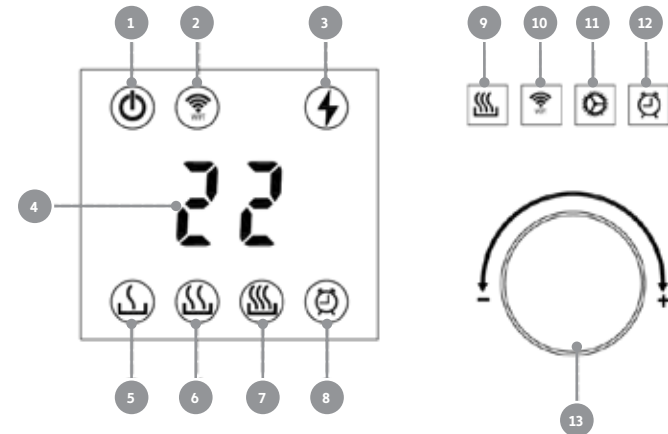

Oil Premium WiFi Illustrations

1. DESCRIPTION OF THE HEATER

2. PARTS

4. TEMPERATURE CALIBRATION

3. ASSEMBLY

5. POWER INDICATOR

6. RESETTING THE HEATER

7. INSTRUCTIONS

8. USAGE WITHOUT WIFI CONNECTION

9. TIMER FUNCTION WITHOUT WIFI CONNECTION

10. ACTIVATING WIFI

11. DEACTIVATING WIFI

12. RECONNECTING WIFI

13. DELETE WIFI SETTINGS